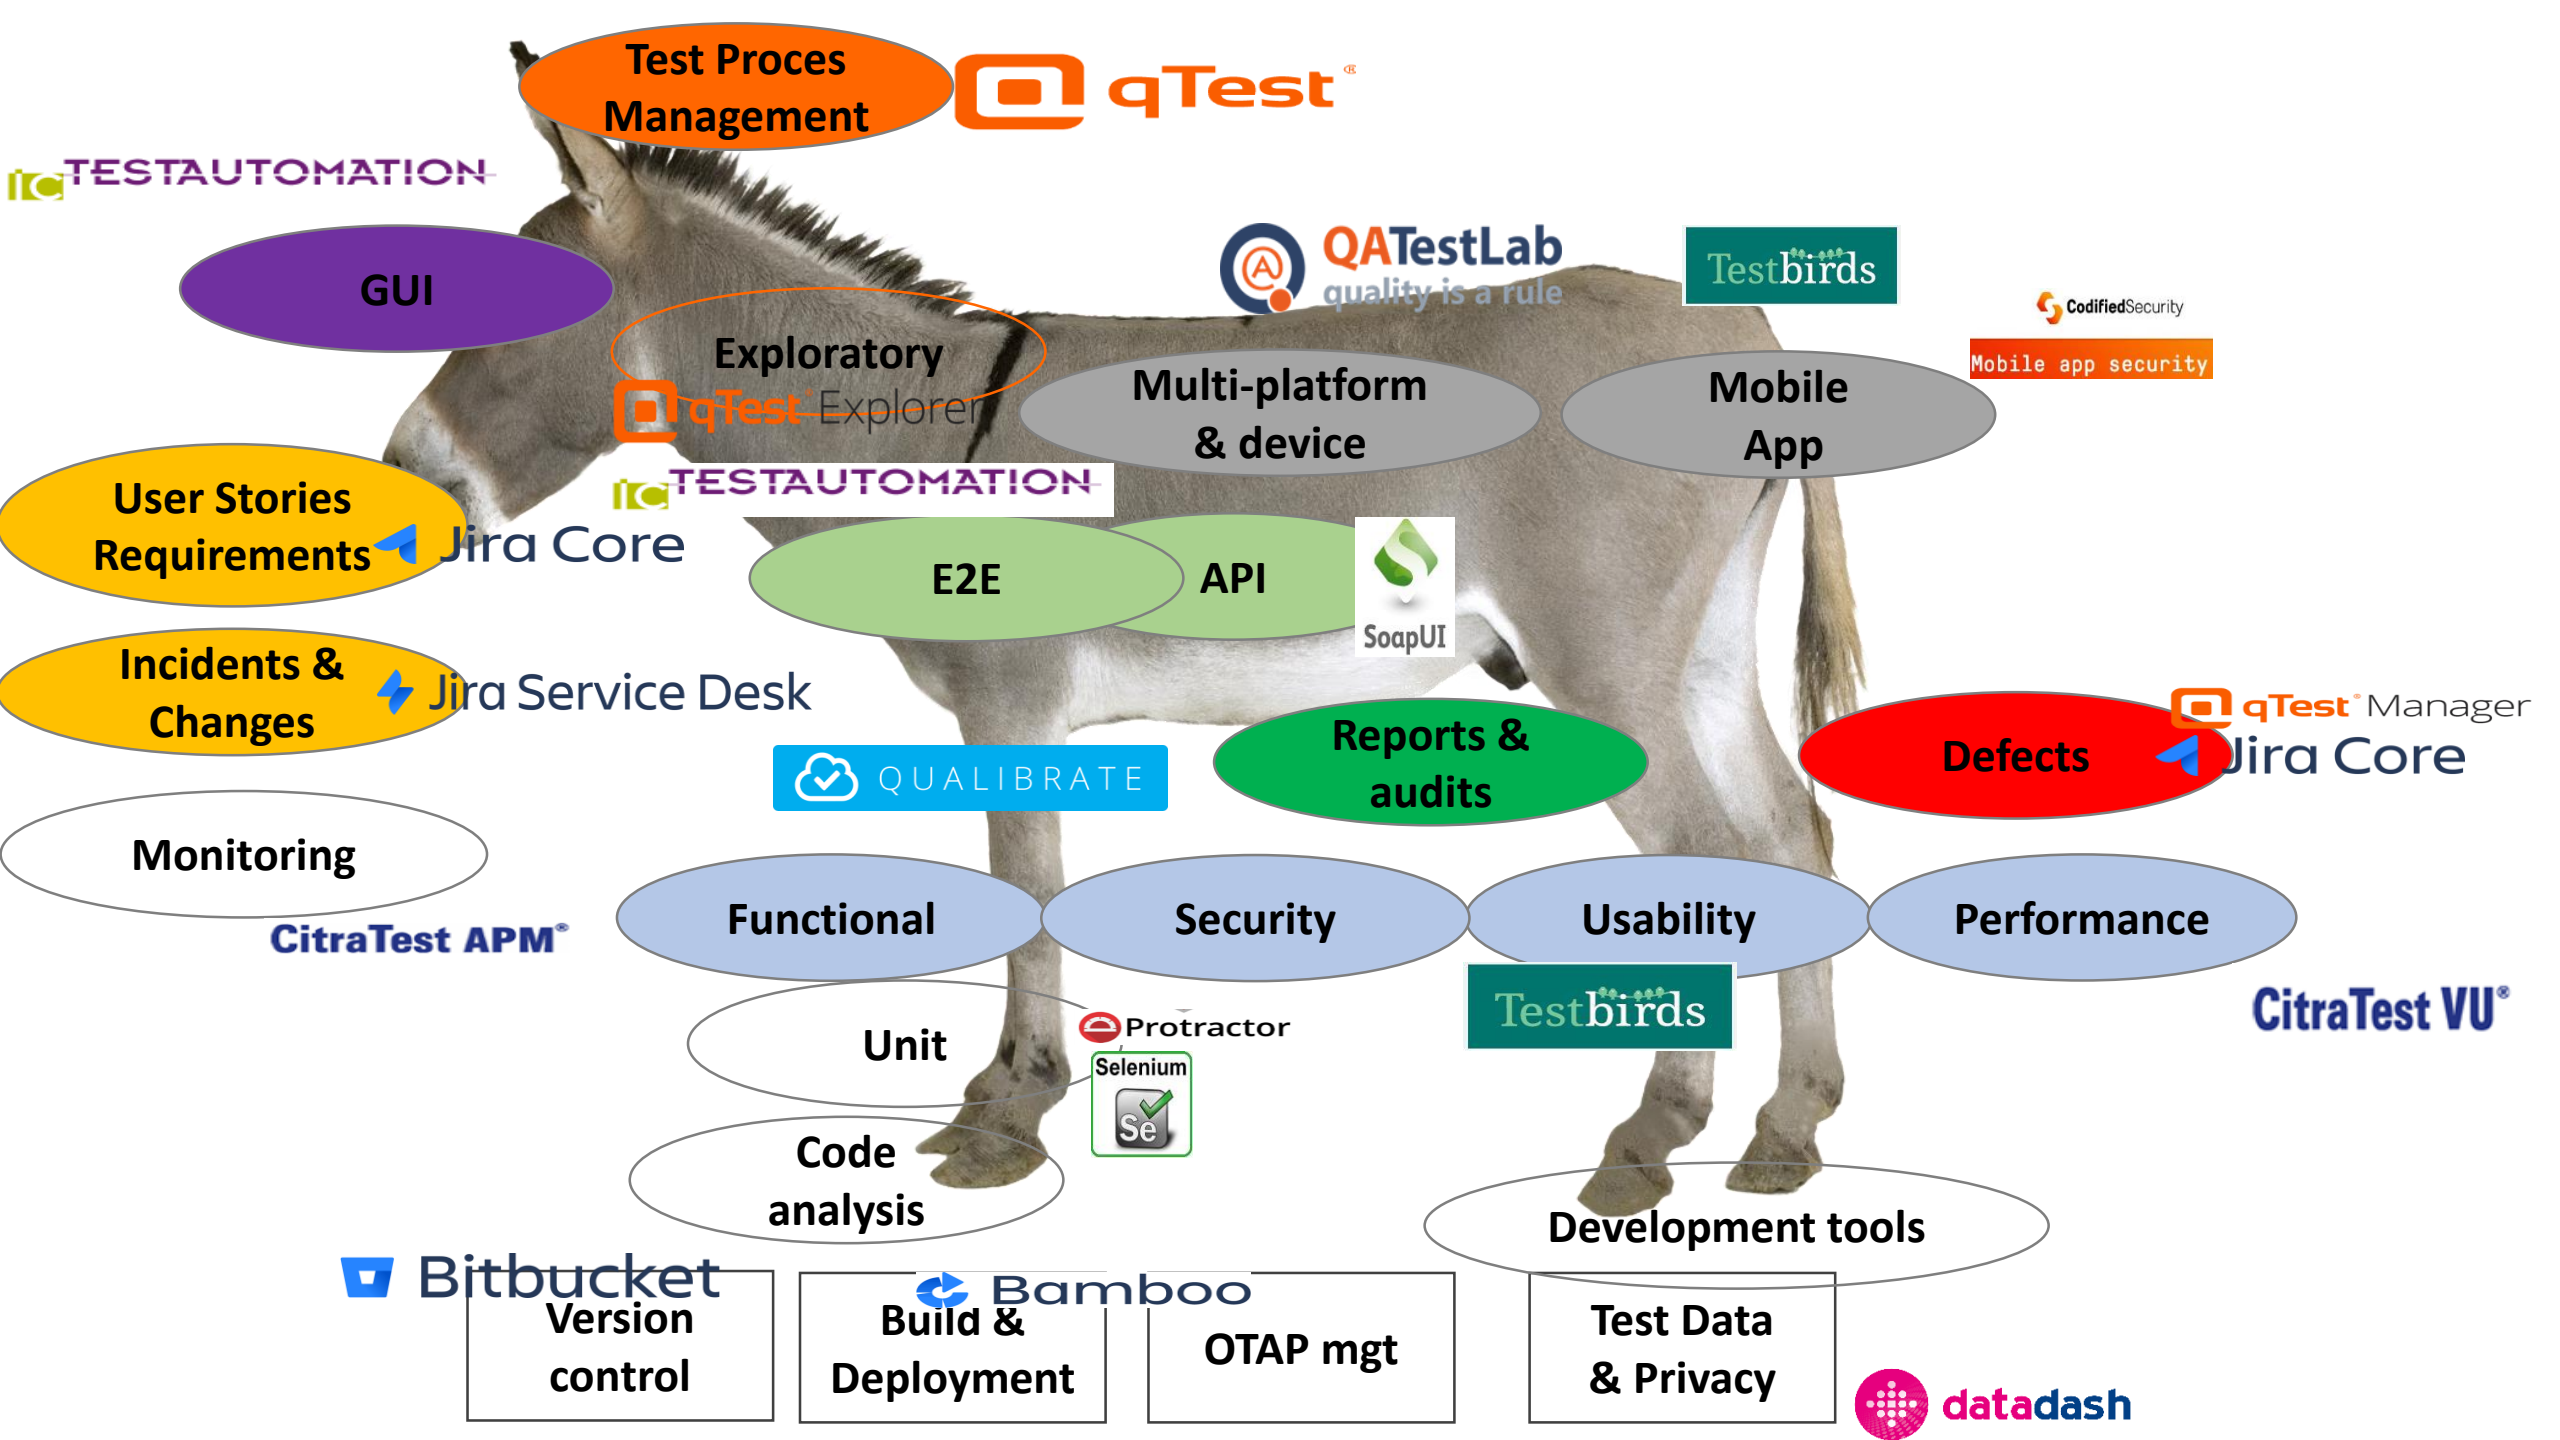

Test Proces Management

GUI

Exploratory

Multi-platform & device

Mobile App

User Stories Requirements

Incidents & Changes

Monitoring

Unit

Code analysis

Development tools

Version control

Build & Deployment

OTAP mgt

Test Data & Privacy

Test Proces Management **qTest**

TESTAUTOMATION

GUI

**QATestLab**  
quality is a rule

**Testbirds**

**CodifiedSecurity**  
Mobile app security

Exploratory **qTest Explorer**

Multi-platform & device

Mobile App

User Stories Requirements **Jira Core**

TESTAUTOMATION

E2E

API **SoapUI**

Incidents & Changes **Jira Service Desk**

Reports & audits

Defects **qTest Manager** **Jira Core**

Monitoring **CitraTest APM**