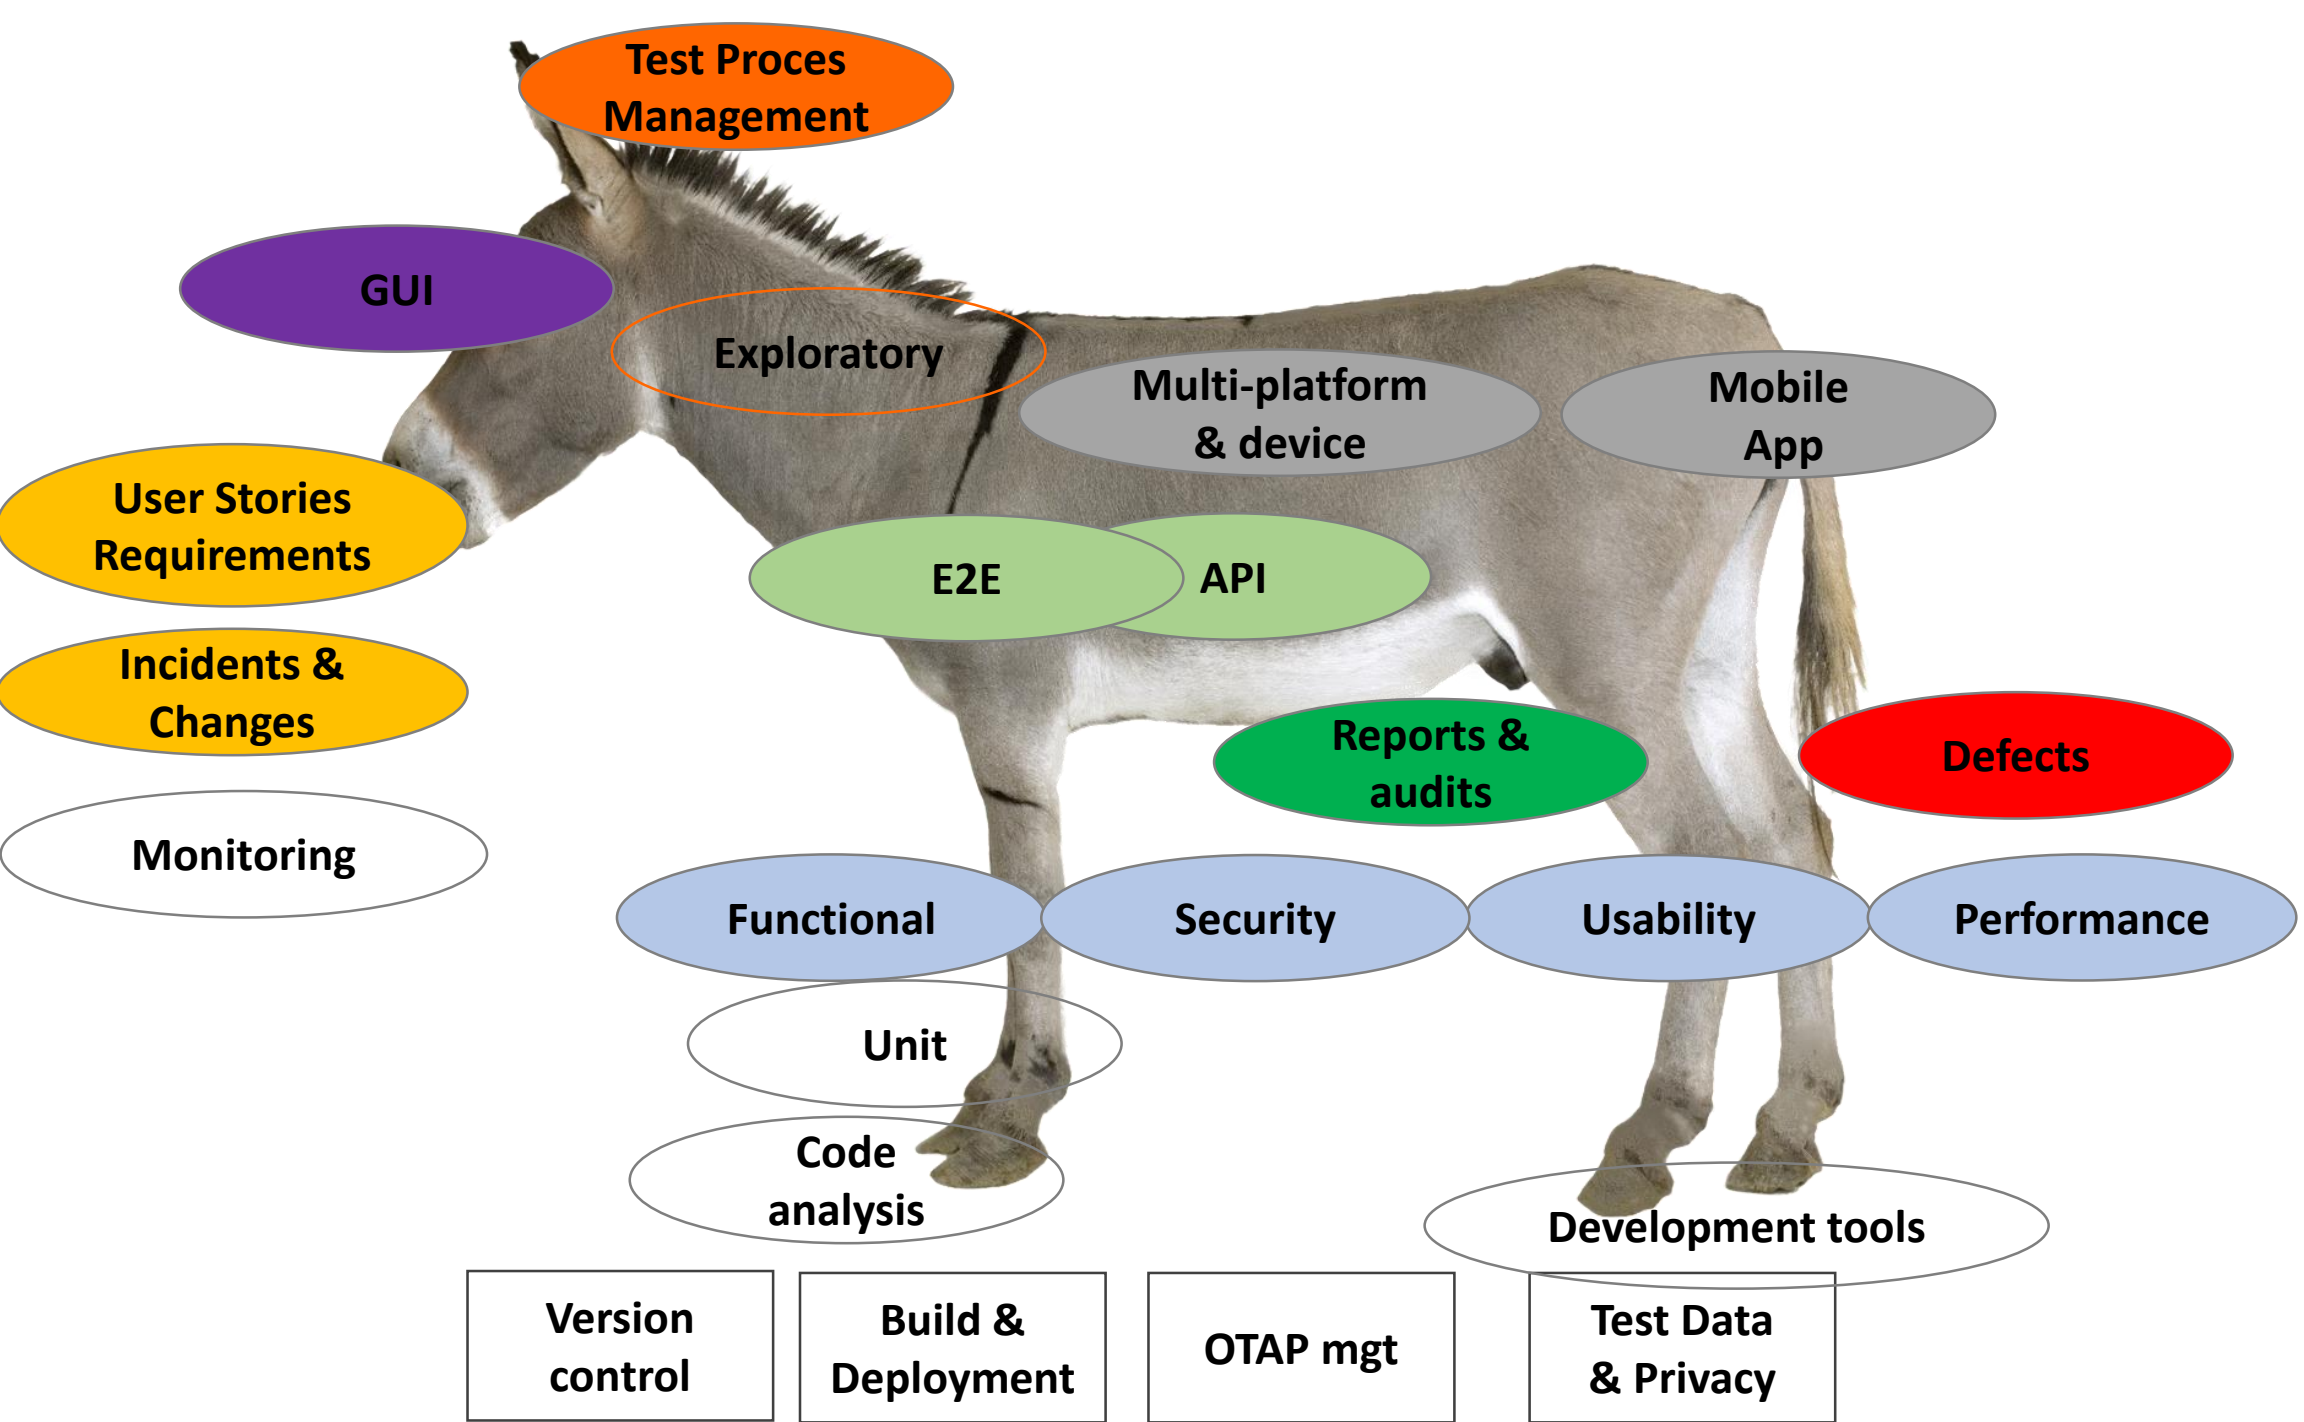

Test Proces Management

GUI

Exploratory

Multi-platform & device

Mobile App

User Stories Requirements

Incidents & Changes

Monitoring

E2E

API

Reports & audits

Defects

Functional

Security

Usability

Performance

Unit

Code analysis

Development tools

Version control

Build & Deployment

OTAP mgt

Test Data & Privacy

Test Proces Management **qTest**

TESTAUTOMATION

GUI

**QATestLab**  
quality is a rule

**Testbirds**

**CodifiedSecurity**  
Mobile app security

Exploratory **qTest Explorer**

Multi-platform & device

Mobile App