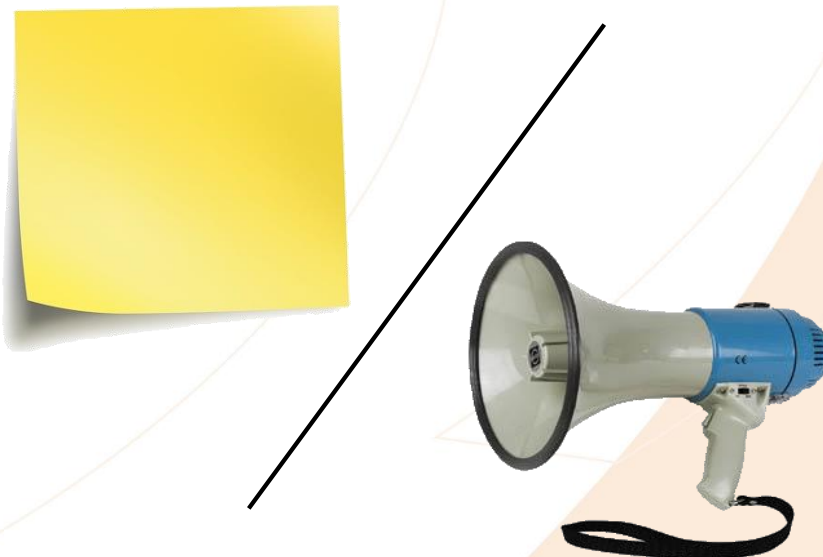

8

Lean Coffee - De mindset (2/2)

- “Daar wil ik iets over vertellen”? => Laat het weten!
- “Daar wil ik iets over weten”? => Laat het weten!

Lean Coffee - Onderwerpen

Lean Coffee - Prioriteiten

A red circle is positioned on the left side of the slide. A diagonal line runs from the bottom left towards the top right. On the right side of the slide, four markers are arranged diagonally, matching the line's orientation. The markers are red, black, blue, and green, from top-left to bottom-right. Each marker has the text 'Visueel Workshop' and a logo on its body.