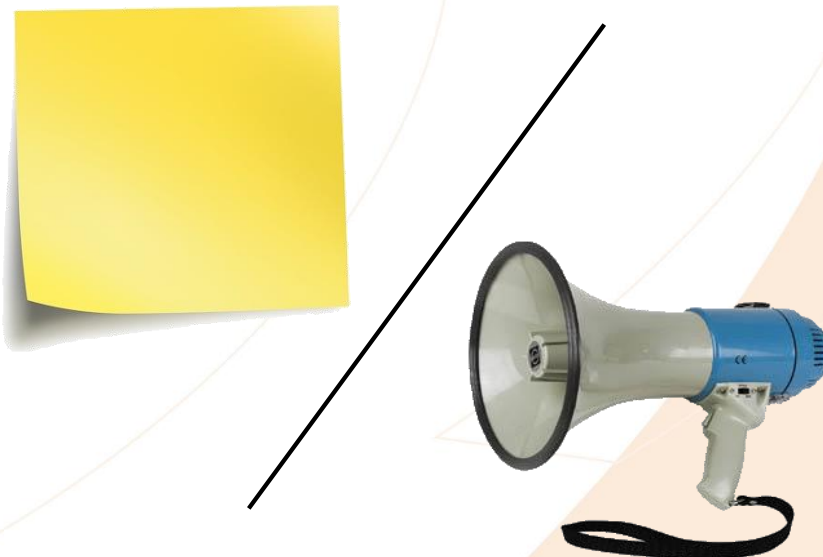

8

Lean Coffee - De mindset (2/2)

- “Daar wil ik iets over vertellen”? => Laat het weten!
- “Daar wil ik iets over weten”? => Laat het weten!

Lean Coffee - Onderwerpen

Lean Coffee - Prioriteiten

The slide features a large red circle on the left side. To its right, a thin black diagonal line runs from the top-left towards the bottom-right. Below the line, four markers are arranged diagonally, matching the line's orientation. The markers are red, black, blue, and green from top-left to bottom-right. Each marker has the text 'Visual Workshop' and a logo on its white body. The background is white with a light orange curved shape at the bottom right.